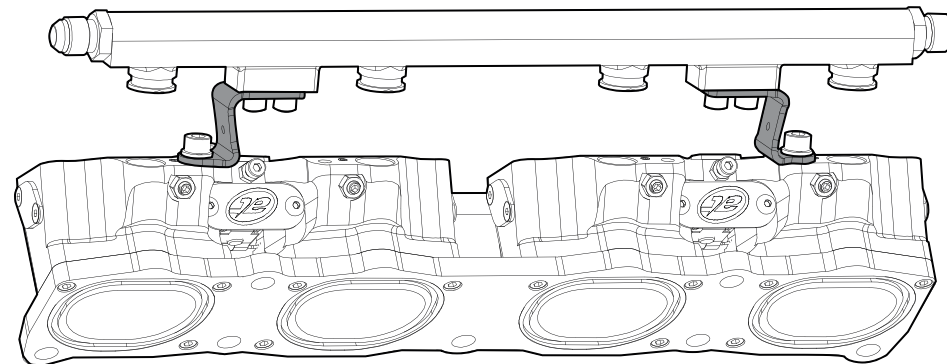

S-CAN 3D Ltd.

Unit 10b,
Bunn's Bank Ind Est,
Attleborough
Norfolk, UK
NR17 1QD

Tel: +44 (0)1953 857800
Email: info@atpowerthrottles.com
Web: www.atpower.com

Fuel Rail Brackets - Standard Options

DATASHEET REV002 20.5.25

Suits	Bosch EV14 Short
Part	102-211-00204

Suits	Pico's
Part	102-211-00064

Suits	Bosch EV14 Standard & EV12 Injectors
Part	102-211-00286

Suits	Bosch EV14 Long & EV6 Injectors
Part	102-211-00287