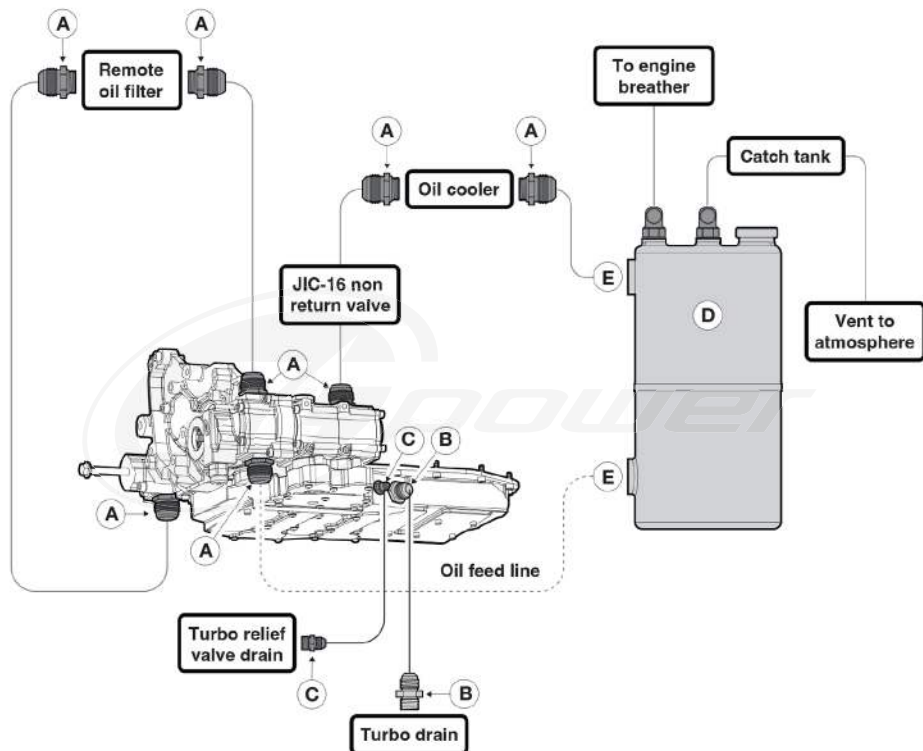

Mitsubishi Evolution 4 - 9 Dry Sump System Installation

Example of a system configuration

Date: 13.5.25

Items	Total	SKU
A. Fitting - JIC-16	8	101-117-00018
B. Fitting - JIC-10	2	101-117-00020
C. Fitting - JIC-4	2	509-102-00025
D. Dry sump easy clean oil tank:	1	
- 5L - (6.5" x 14-0")		101-134-00002
- 7L - (8.25" x 14-0")		101-134-00003
- 10.0L - (9.5" x 16-0")		101-134-00004
E. Oil tank fittings for:	2	
- 5L Tanks: M22 x 1.5 female threads		
- 7L & 10L Tanks: 1-5/16" x 12 TPI female threads		