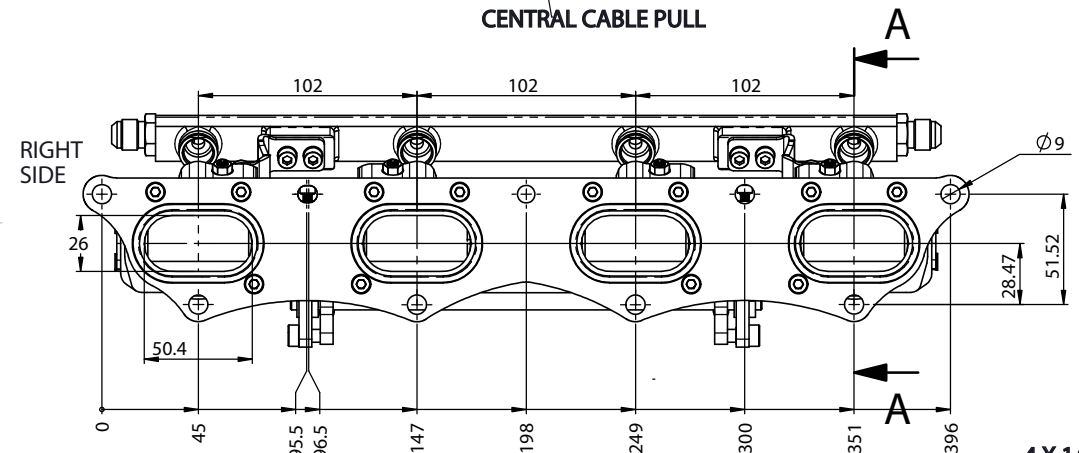

MEGAFLOW AIR FILTER SOLD SEPARATLY
 JC50/S65
 PART No. 102-108-00039

AN-6 MALE FITTINGS
 BOTH ENDS

SELECT LEFT HAND SIDE TPS
 (WABASH PICTURED)
 CONTACT US FOR RIGHT SIDE TPS

CENTRAL CABLE PULL

IF AIRBOX/FILTER BEING FITTED
 REMOVE TOP WASHER

FUEL RAIL BRACKETS
 FITTED TO SUIT
 PICO INJECTORS

100mm
 Extensions

40mm
 Trumpets

SECTION A-A

4 X 1/8" BSP VACUUM TAKE OFFS AVAILABLE
 DRILL 4MM HOLES IF REQUIRED.

S-CAN 3D Ltd
 Bunn's Bank Ind Est
 Attleborough NR17 1QD

THIRD ANGLE PROJECTION
 SCALE 1:2.5 WEIGHT 3.161 kg

DRAWN - S.HOW
 DATE - 22/09/25
 CHECKED - S.HOW
 APPROVED - S.HOW

UNLESS OTHERWISE STATED:
 DIMENSIONS IN MILLIMETRES
 TOLERANCES: LINEAR ±0.1 ANGULAR ±0.5°
 SURFACE FINISH √ = √
 DRAWING STANDARDS TO ATQS 6003
 DATE FORMAT: DD/MM/YY
 THIS DESIGN IS THE PROPERTY OF
 S-CAN 3D LTD AND MUST NOT BE
 REPRODUCED OR COMMUNICATED
 WITHOUT AUTHORITY

CAD PLOT
 DO NOT
 SCALE

MATERIAL	SEE COMPONENT PARTS
FINISH	SEE COMPONENT PARTS
DRAWING TITLE	ASSY - FORD COSWORTH YB 45MM - PRE-CONFIGURED
DRAWING NUMBER	102-102-00612