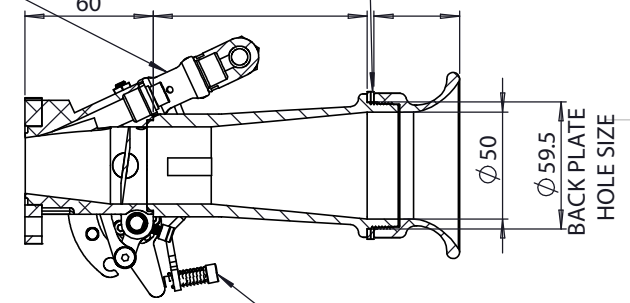

MEGAFLOW AIR FILTER SOLD SEPARATLY
 JC50/S65
 PART No. 102-108-00039

AN-6 MALE FITTINGS
 BOTH ENDS

SELECT LEFT HAND SIDE TPS
 (WABASH PICTURED)
 CONTACT US FOR RIGHT SIDE TPS

CENTRAL CABLE PULL

IF AIRBOX/FILTER BEING FITTED
 REMOVE TOP WASHER

FUEL RAIL BRACKETS
 FITTED TO SUIT
 PICO INJECTORS

100mm
 Extensions

40mm
 Trumpets

SECTION A-A

4 X 1/8" BSP VACUUM TAKE OFFS AVAILABLE
 DRILL 4MM HOLES IF REQUIRED.

S-CAN 3D Ltd
 Bunn's Bank Ind Est
 Attleborough NR17 1QD

THIRD ANGLE PROJECTION
 SCALE 1:2.5 WEIGHT 3.161 kg

DRAWN - S.HOW
 DATE - 22/09/25
 CHECKED - S.HOW
 APPROVED - S.HOW

UNLESS OTHERWISE STATED:
 DIMENSIONS IN MILLIMETRES
 TOLERANCES: LINEAR ±0.1 ANGULAR ±0.5°
 SURFACE FINISH √ = √
 DRAWING STANDARDS TO ATQS 6003
 DATE FORMAT: DD/MM/YY
 THIS DESIGN IS THE PROPERTY OF
 S-CAN 3D LTD AND MUST NOT BE
 REPRODUCED OR COMMUNICATED
 WITHOUT AUTHORITY

CAD PLOT
 DO NOT
 SCALE

MATERIAL	SEE COMPONENT PARTS
FINISH	SEE COMPONENT PARTS
DRAWING TITLE	ASSY - FORD COSWORTH YB 45MM - PRE-CONFIGURED
DRAWING NUMBER	102-102-00612