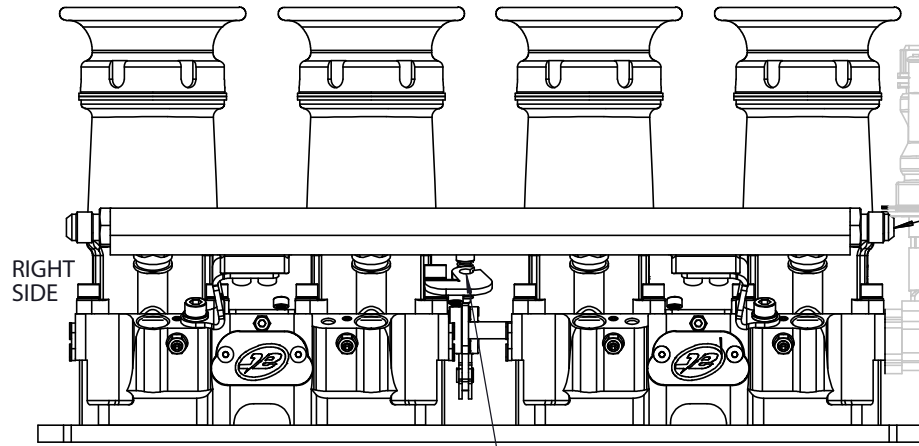

MEGAFLOW AIR FILTER SOLD SEPARATLY
 JC50/S65
 PART No. 102-108-00039

AN-6 MALE FITTINGS
 BOTH ENDS

SELECT LEFT HAND SIDE TPS
 (WABASH PICTURED)
 CONTACT US FOR RIGHT SIDE TPS

CENTRAL CABLE PULL

IF AIRBOX/FILTER BEING FITTED
 REMOVE TOP WASHER

FUEL RAIL BRACKETS
 FITTED TO SUIT
 PICO INJECTORS

100mm
 Extensions

40mm
 Trumpets

SECTION A-A

4 X 1/8" BSP VACUUM TAKE OFFS AVAILABLE
 DRILL 4MM HOLES IF REQUIRED.

S-CAN 3D Ltd
 Bunn's Bank Ind Est
 Attleborough NR17 1QD

THIRD ANGLE PROJECTION
 SCALE 1:2.5 WEIGHT 3.161 kg

DRAWN - S.HOW
 DATE - 22/09/25
 CHECKED - S.HOW
 APPROVED - S.HOW

UNLESS OTHERWISE STATED:
 DIMENSIONS IN MILLIMETRES
 TOLERANCES: LINEAR ±0.1 ANGULAR ±0.5°
 SURFACE FINISH √ = √
 DRAWING STANDARDS TO ATQS 6003
 DATE FORMAT: DD/MM/YY
 THIS DESIGN IS THE PROPERTY OF
 S-CAN 3D LTD AND MUST NOT BE
 REPRODUCED OR COMMUNICATED
 WITHOUT AUTHORITY

CAD PLOT
 DO NOT
 SCALE

MATERIAL	SEE COMPONENT PARTS
FINISH	SEE COMPONENT PARTS
DRAWING TITLE	ASSY - FORD COSWORTH YB 45MM - PRE-CONFIGURED
DRAWING NUMBER	102-102-00612