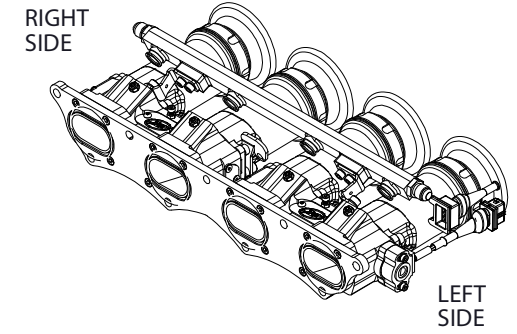

MEGAFLOW AIR FILTER SOLD SEPARATLY
 JC50/S65
 PART No. 102-108-00039

AN-6 MALE FITTINGS
 BOTH ENDS

SELECT LEFT HAND SIDE TPS
 (WABASH PICTURED)
 CONTACT US FOR RIGHT SIDE TPS

CENTRAL CABLE PULL

IF AIRBOX/FILTER BEING FITTED
 REMOVE TOP WASHER

FUEL RAIL BRACKETS
 FITTED TO SUIT
 PICO INJECTORS

100mm
 Extensions

40mm
 Trumpets

SECTION A-A

4 X 1/8" BSP VACUUM TAKE OFFS AVAILABLE
 DRILL 4MM HOLES IF REQUIRED.

S-CAN 3D Ltd
 Bunn's Bank Ind Est
 Attleborough NR17 1QD

THIRD ANGLE PROJECTION
 SCALE 1:2.5 WEIGHT 3.161 kg

DRAWN - S.HOW
 DATE - 22/09/25
 CHECKED - S.HOW
 APPROVED - S.HOW

UNLESS OTHERWISE STATED:
 DIMENSIONS IN MILLIMETRES
 TOLERANCES: LINEAR ±0.1 ANGULAR ±0.5°
 SURFACE FINISH √ = √
 DRAWING STANDARDS TO ATQS 6003
 DATE FORMAT: DD/MM/YY
 THIS DESIGN IS THE PROPERTY OF
 S-CAN 3D LTD AND MUST NOT BE
 REPRODUCED OR COMMUNICATED
 WITHOUT AUTHORITY