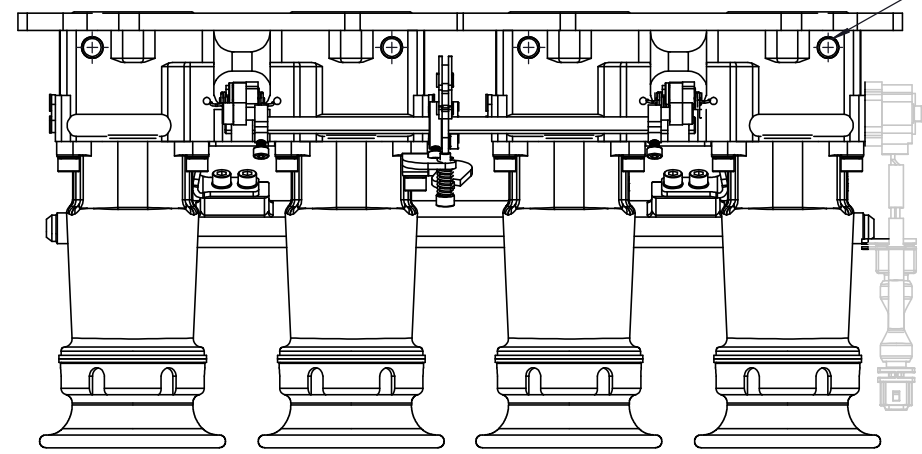

MEGAFLOW AIR FILTER SOLD SEPARATLY
 JC50/S65
 PART No. 102-108-00039

AN-6 MALE FITTINGS
 BOTH ENDS

SELECT LEFT HAND SIDE TPS
 (WABASH PICTURED)
 CONTACT US FOR RIGHT SIDE TPS

CENTRAL CABLE PULL

IF AIRBOX/FILTER BEING FITTED
 REMOVE TOP WASHER

FUEL RAIL BRACKETS
 FITTED TO SUIT
 PICO INJECTORS

100mm
 Extensions

40mm
 Trumpets

SECTION A-A

4 X 1/8" BSP VACUUM TAKE OFFS AVAILABLE
 DRILL 4MM HOLES IF REQUIRED.

S-CAN 3D Ltd
 Bunn's Bank Ind Est
 Attleborough NR17 1QD

THIRD ANGLE PROJECTION
 SCALE 1:2.5 WEIGHT 3.161 kg

DRAWN - S.HOW
 DATE - 22/09/25
 CHECKED - S.HOW
 APPROVED - S.HOW

UNLESS OTHERWISE STATED:
 DIMENSIONS IN MILLIMETRES
 TOLERANCES: LINEAR ±0.1 ANGULAR ±0.5°
 SURFACE FINISH √ = √
 DRAWING STANDARDS TO ATQS 6003
 DATE FORMAT: DD/MM/YY
 THIS DESIGN IS THE PROPERTY OF
 S-CAN 3D LTD AND MUST NOT BE
 REPRODUCED OR COMMUNICATED
 WITHOUT AUTHORITY

CAD PLOT
 DO NOT
 SCALE

MATERIAL	SEE COMPONENT PARTS
FINISH	SEE COMPONENT PARTS
DRAWING TITLE	ASSY - FORD COSWORTH YB 45MM - PRE-CONFIGURED
DRAWING NUMBER	102-102-00612